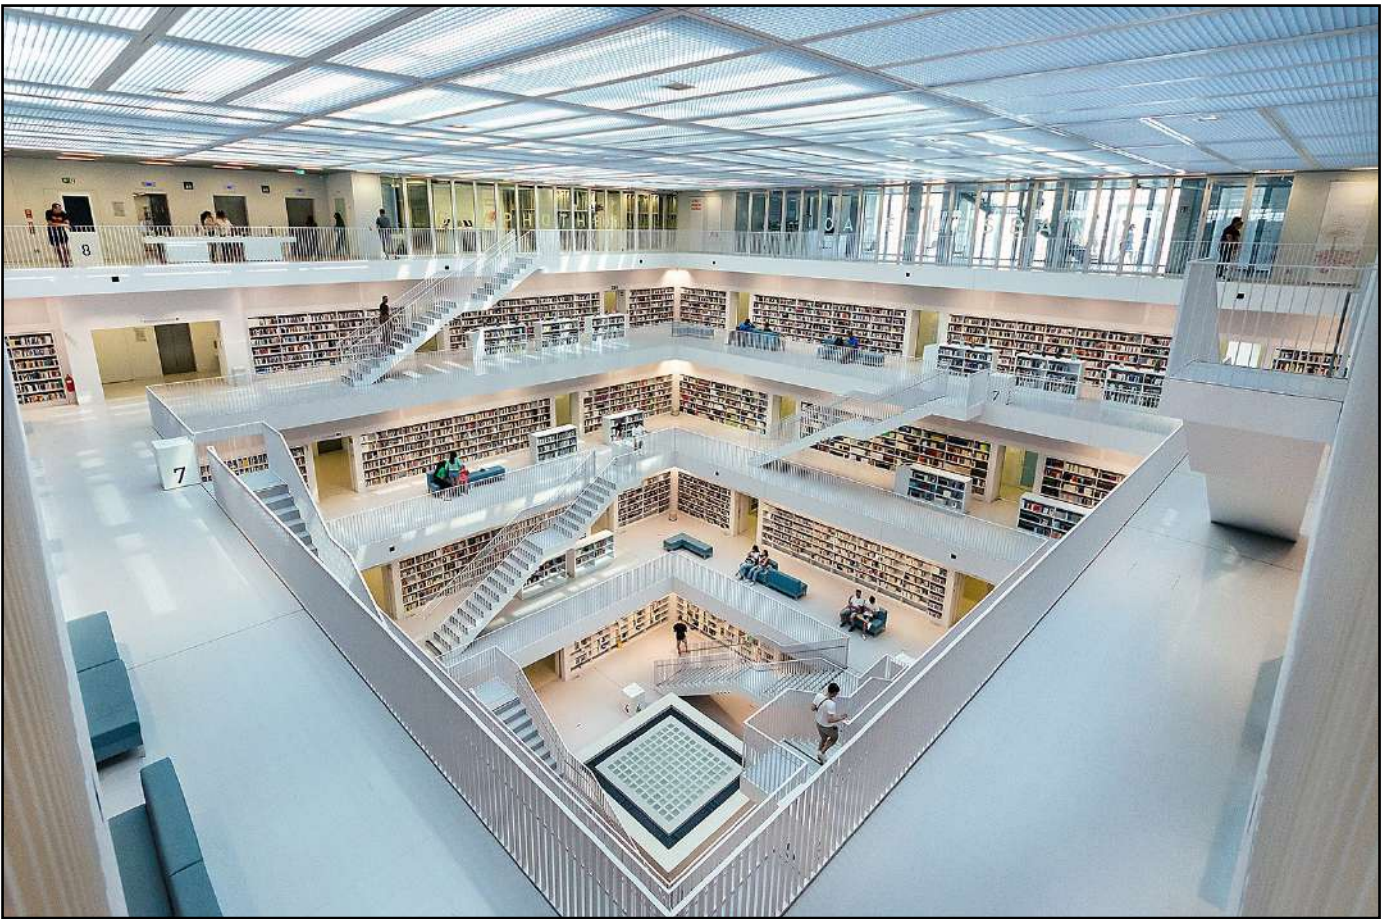

## GOLD MEDAL

TOMELLERI GIUSEPPE THE BIG TIDE NR 29 Gold Mallare e Bronze Ranzi

SPERI DIEGO LONDRA

VEGGI GIULIO DUBAI WORKERS

TIBERIO VALERIO SEAFOOD FROM NORWAY Gold Ranzi e Bronze Torria

MANETTI ANGIOLO THE LIBRARY CORNER