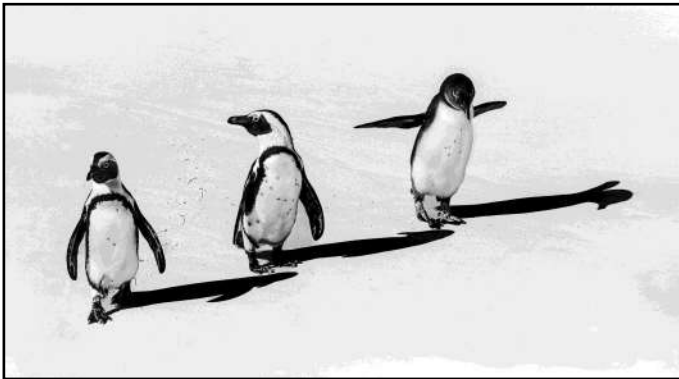

Eat

Geometric city

In the grid 2

Windows and windows

Sunset on the saline

**BLUE PIN - RANZI DI PIETRA LIGURE  
OTTON HELEN - ENGLAND**

Backlit pony

Flying high