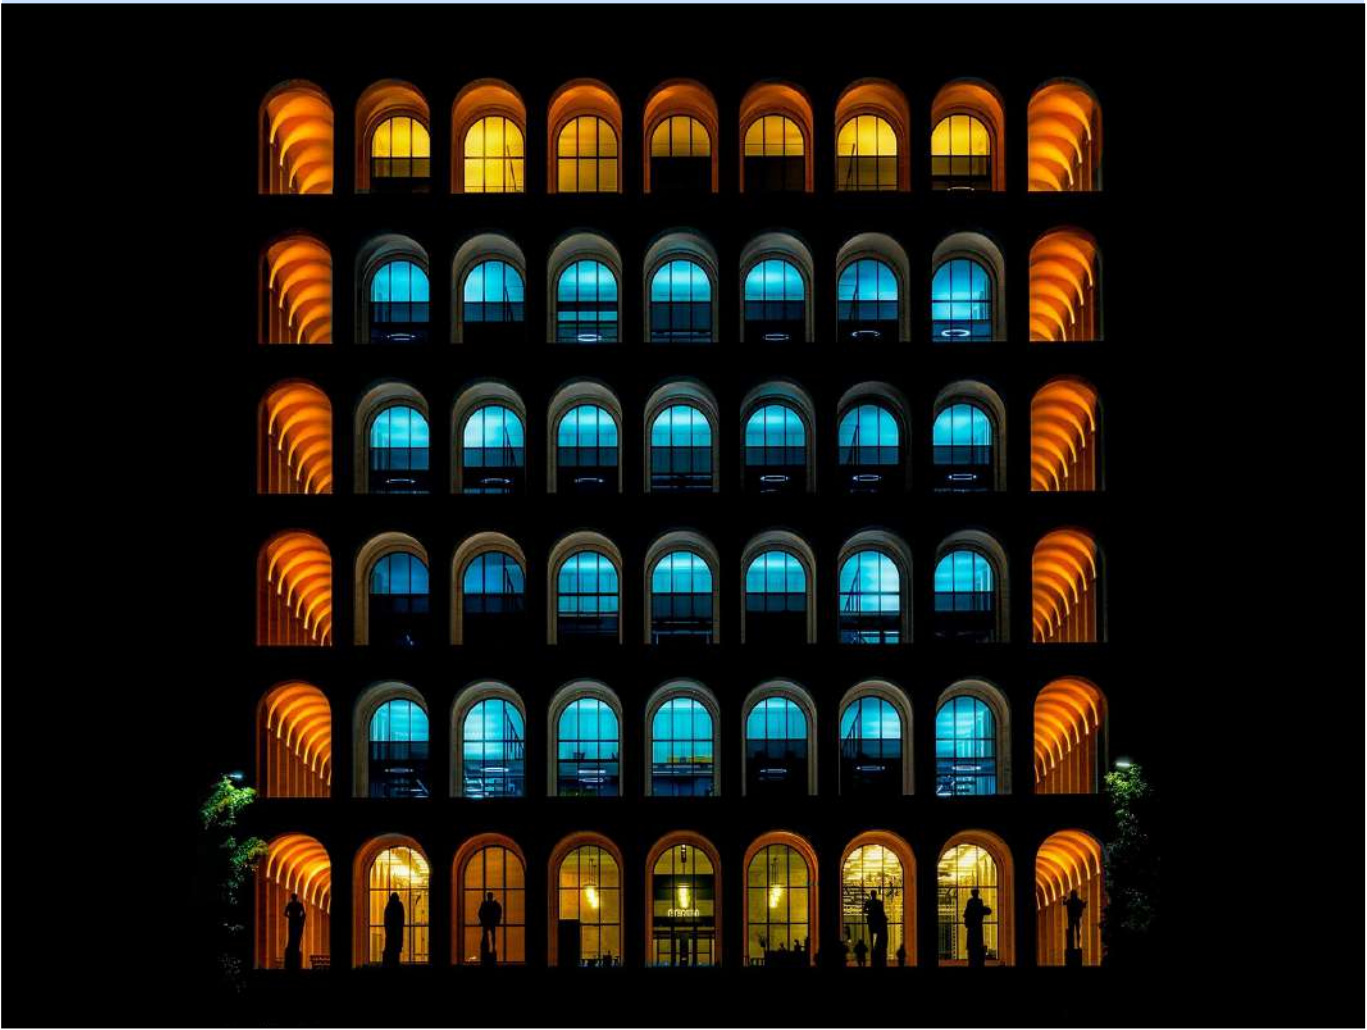

GOLD MEDAL

ALBERTINI PAOLO Rhapsody in Blue